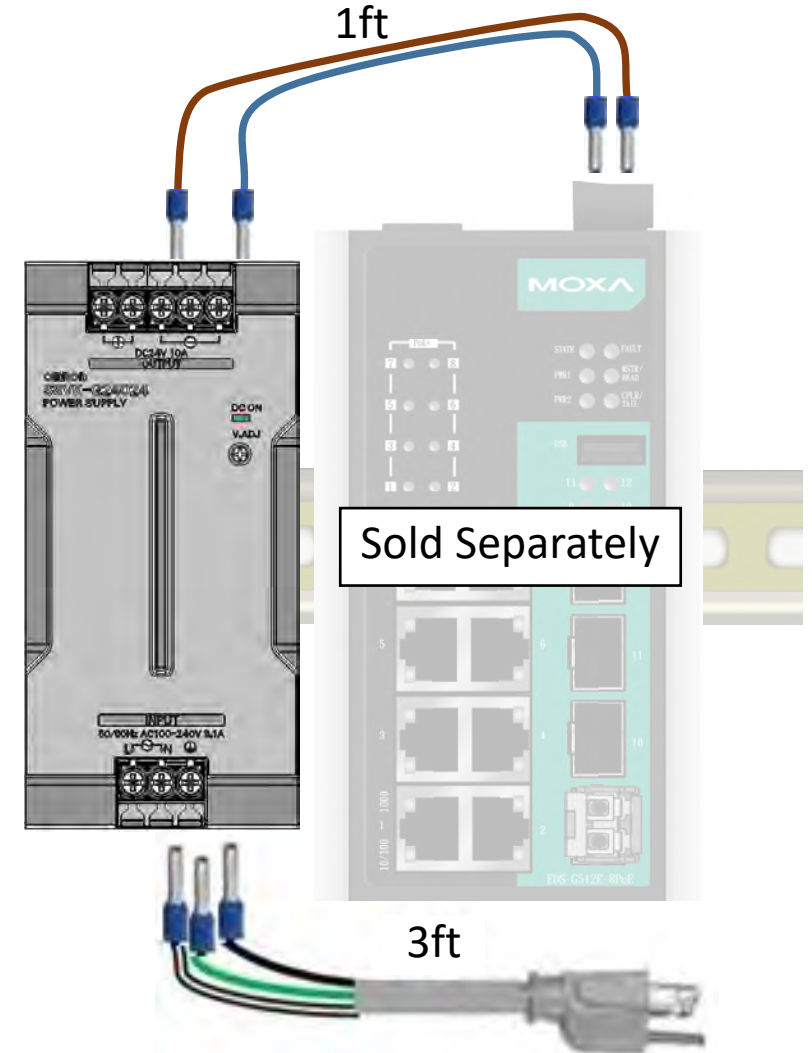

Sold Separately

04-xxxx-001 (240W)

Power Supply Kit
PN: 04-xxxx-001

Output:
240W/24vd

1ft

Sold Separately

3ft

Call us 866.397.7388
Email: info@msitec.com
Visit us: msitec.com