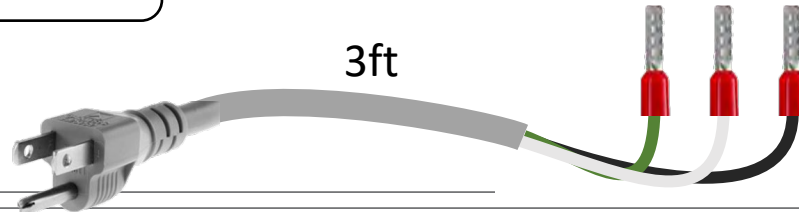

Call us 866.
Email: info@msitec.com
Visit us: msitec.com