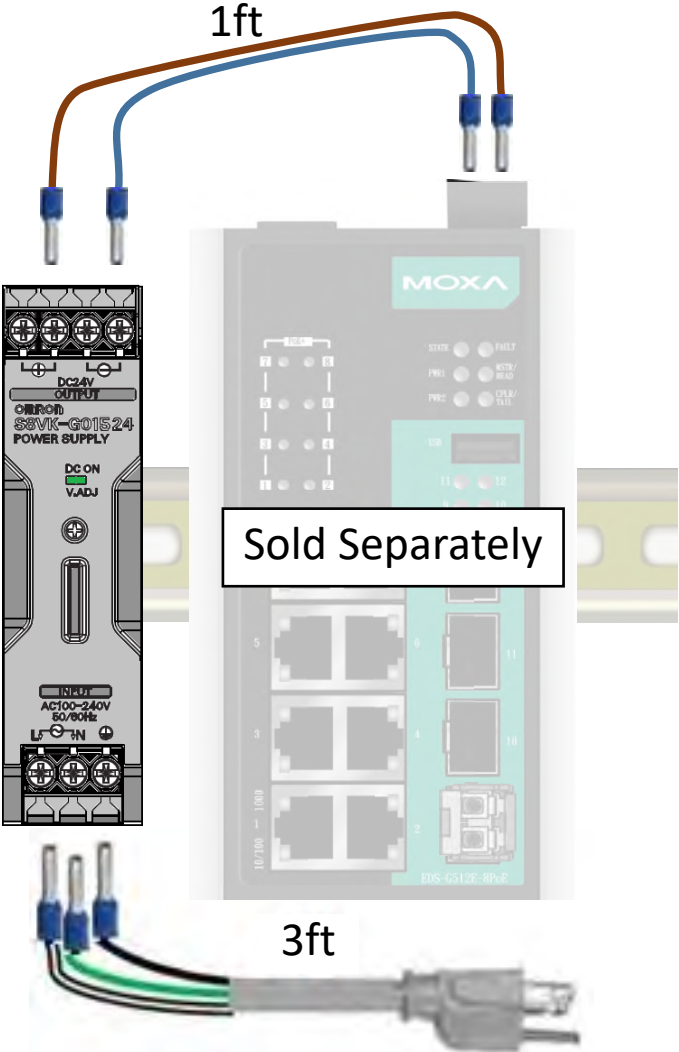

04-1085-001 (15W)

Call us 866.397.7388
Email: info@msitec.com
Visit us: msitec.com

Output:
15W/24vdc