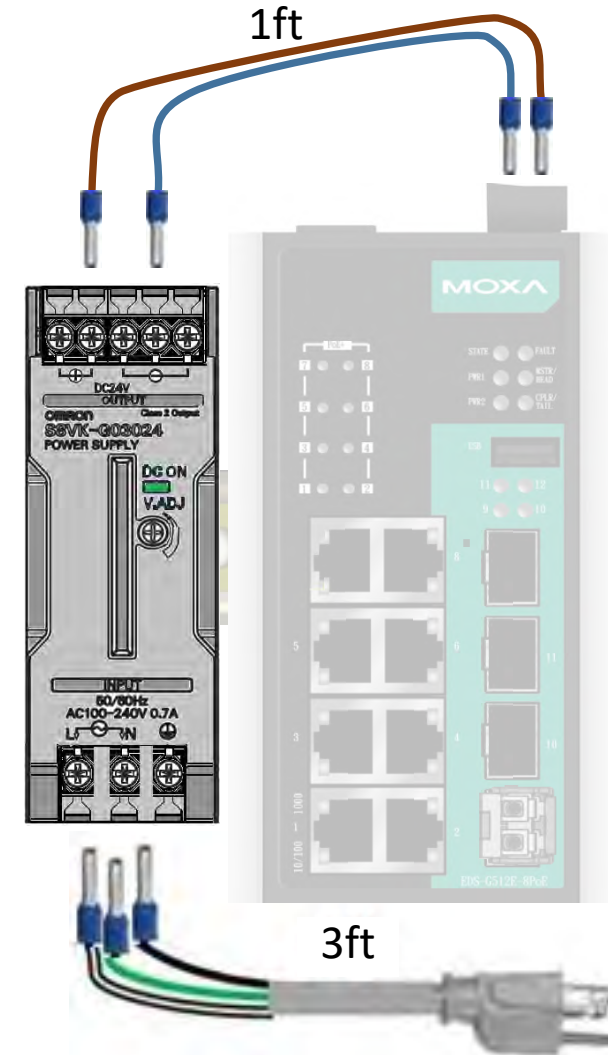

Sold Separately

04-xxxx-001 (240W)

Power Supply Kit
PN: 04-xxxx-001

Output:
240W/24vd

1ft

Sold Separately

3ft

Call us 866.397.7388
Email: info@msitec.com
Visit us: msitec.com