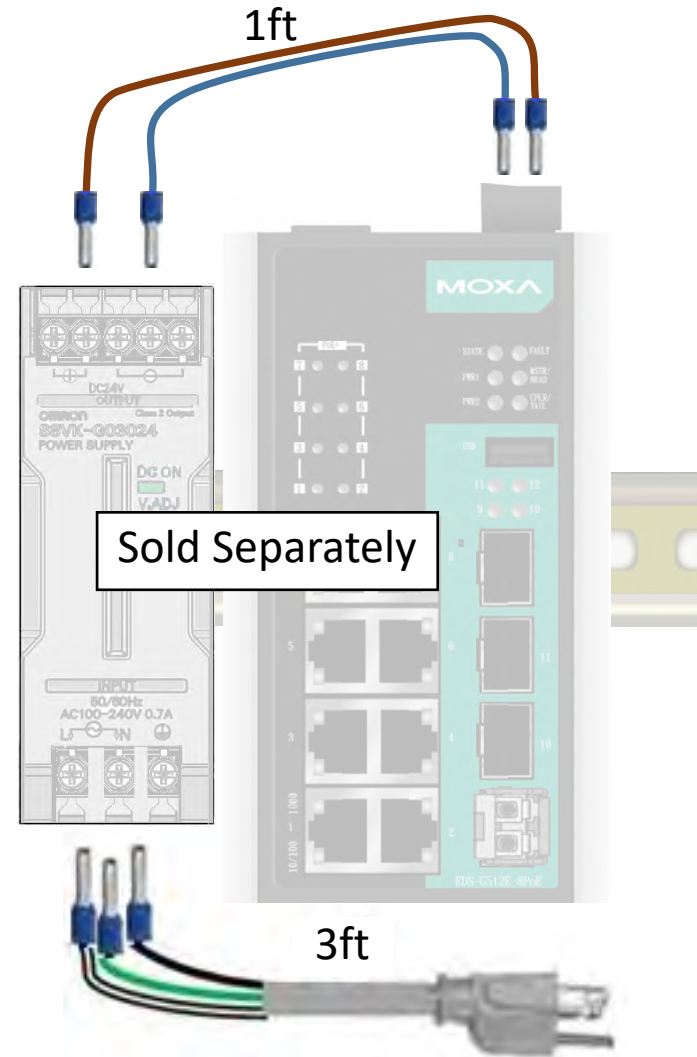

05-1124-001 (Cable Kit Only)

Call us 866.397.7388
Email: info@msitec.com
Visit us: msitec.com